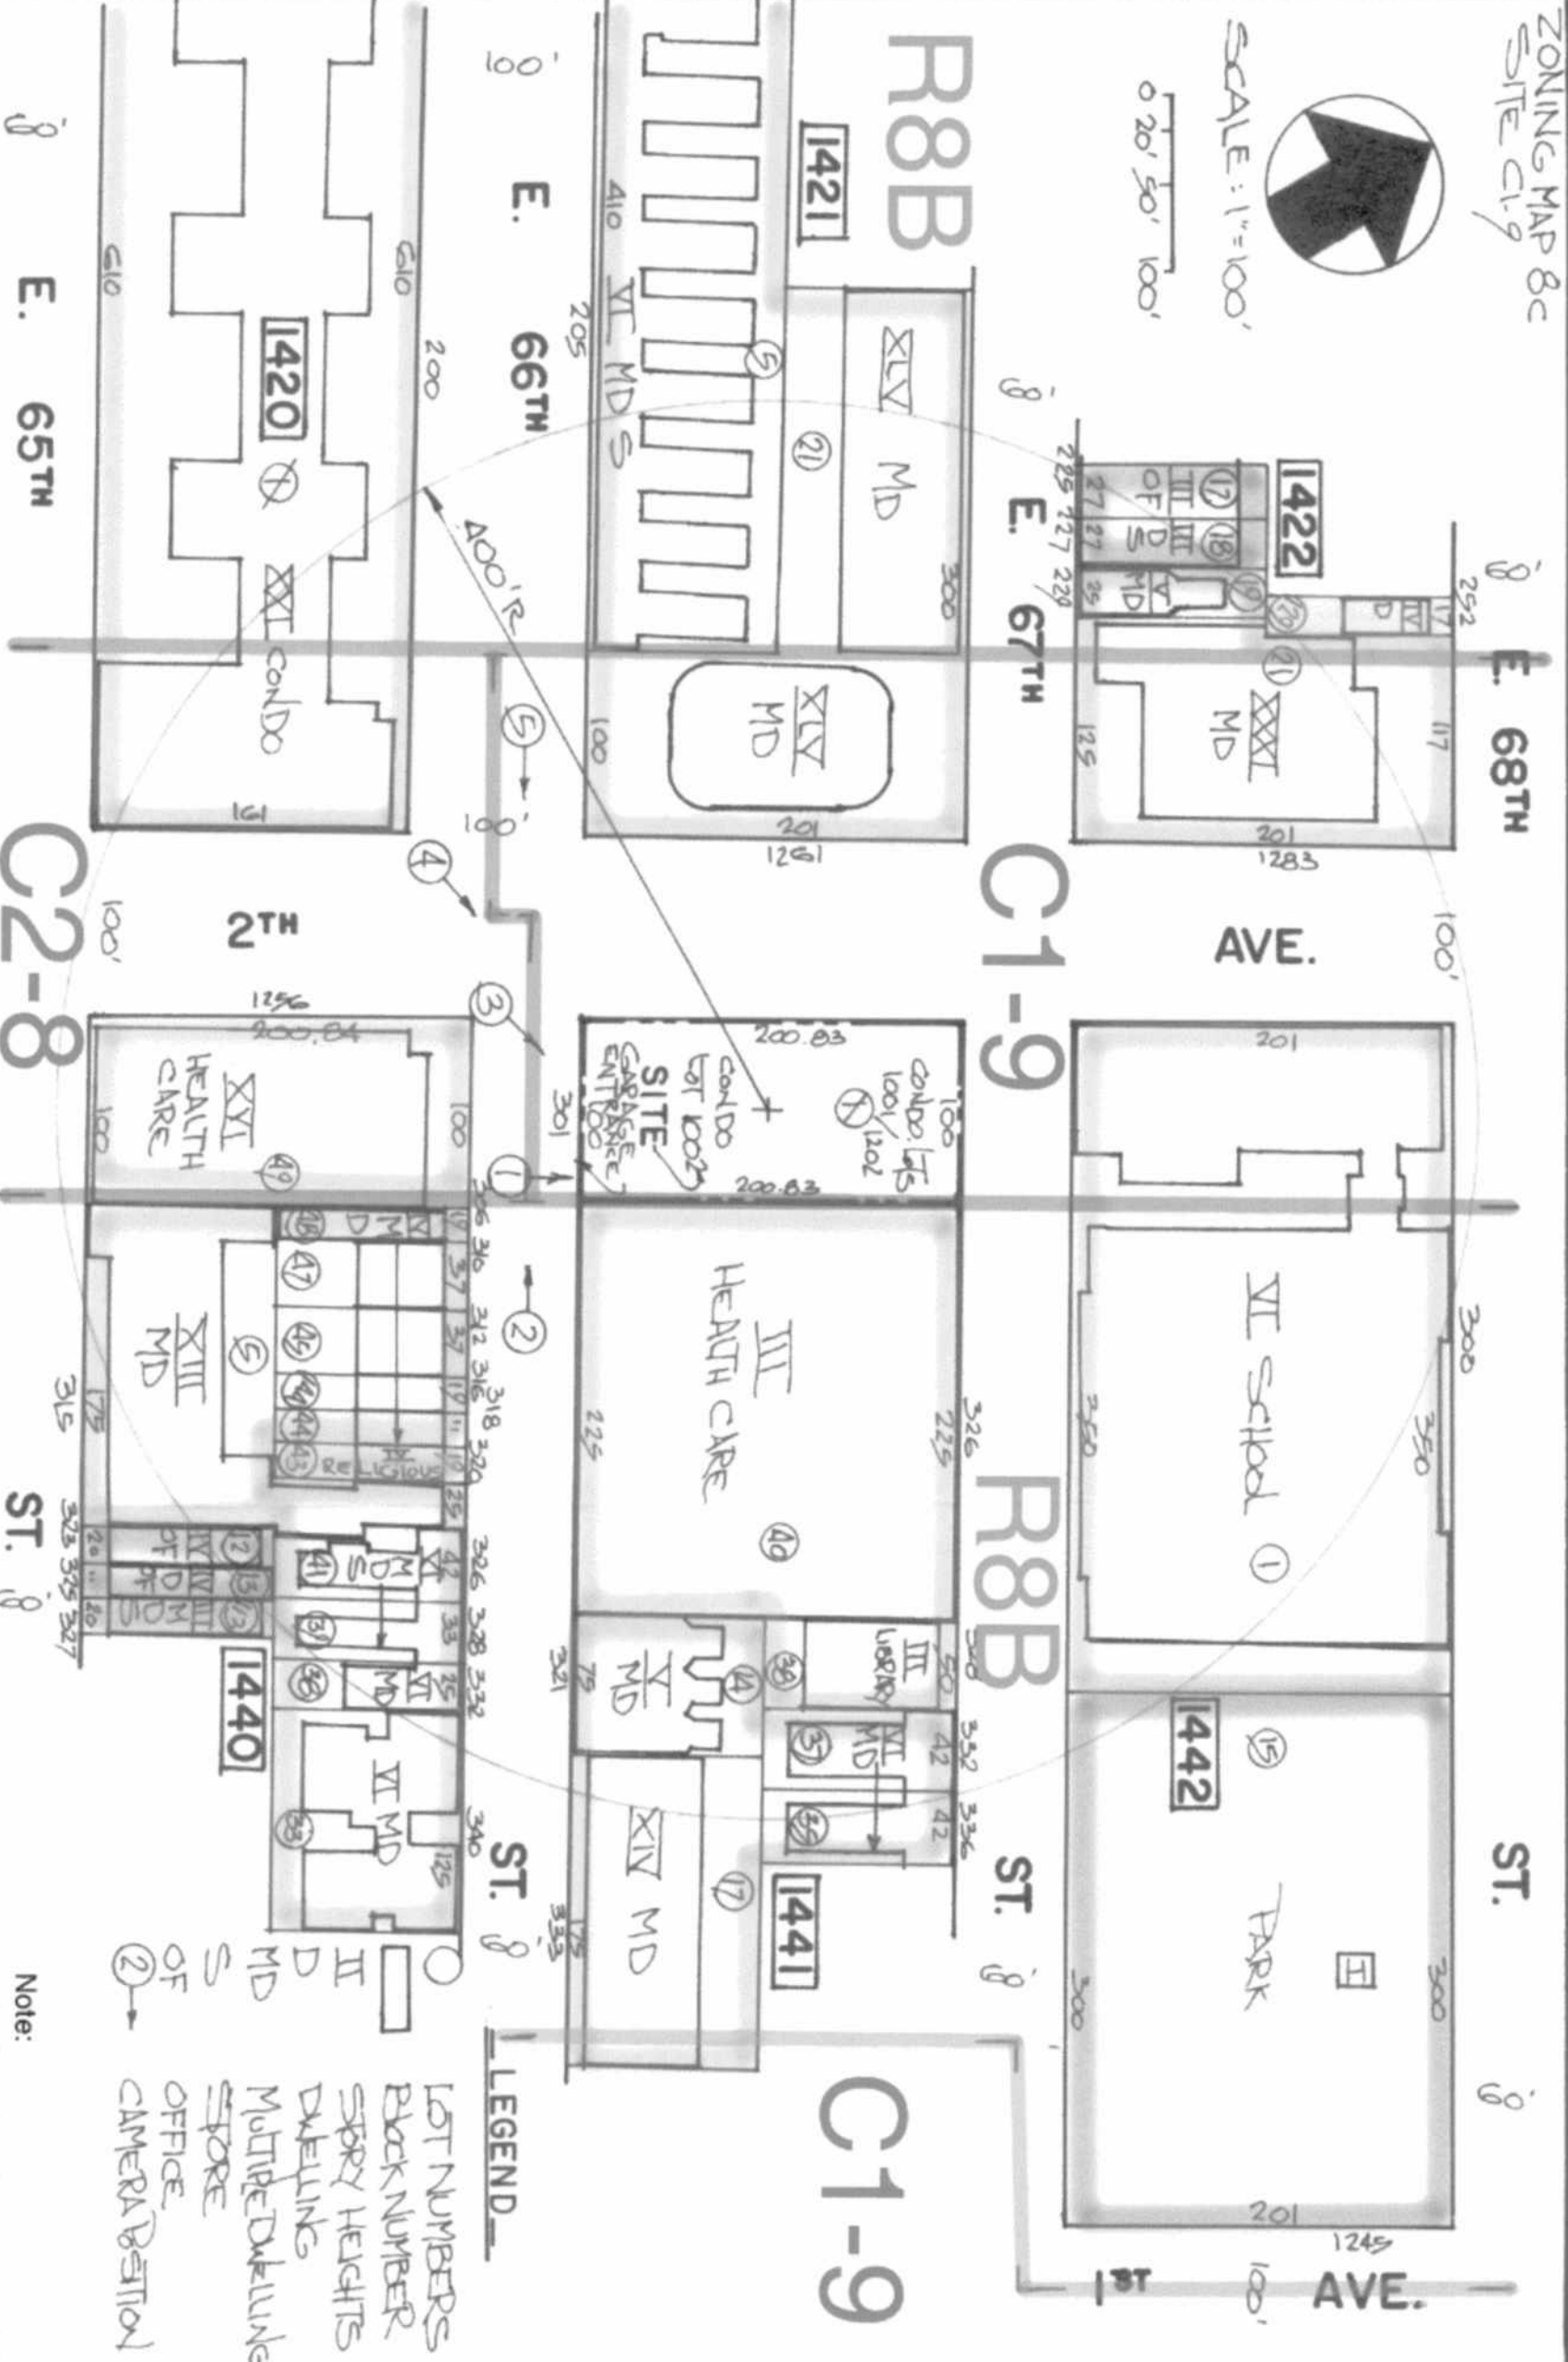

SCALE: 1"=100'

0 20' 50' 100'

LEGEND

- LOT NUMBERS
- BLOCK NUMBER
- ▭ STORY HEIGHTS
- ▨ DWELLING
- ▩ MULTIPLE DWELLINGS
- ▧ STORE
- ▦ OFFICE
- ▤ CAMERA BATTION

Note:
All Buildings Constructed of Stone, Brick or Concrete Unless Otherwise Specified.