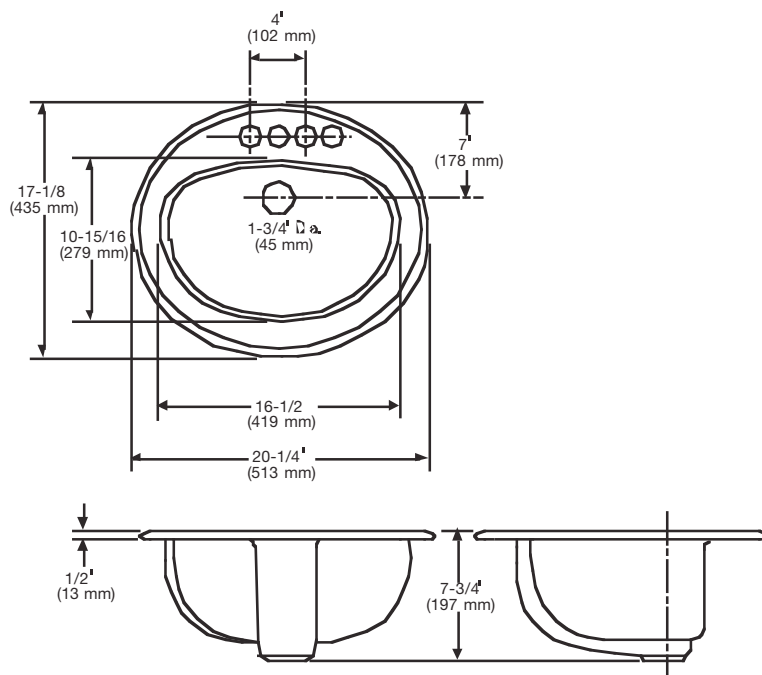

MS1290
Easton I

Oval, Vitreous China
Self-Rimming Lavatory

Model MS1290
(Less faucet, drain
assembly and supply)

Features

- 20-1/4" x 17-1/8" Oval, self-rimming lavatory
- Available with 4" faucet center
- Concealed front overflow
- Available in White and Standard Colors: Biscuit, Classic Bone
- Basin: 16-1/2" x 10-15/16"
- Outstanding Protection — The Mansfield® limited lifetime warranty
- Complies with ADA requirements for accessibility

Model No.	Description	Approx. Wt.
MS1290	20-1/4" x 17-1/8" Oval, self-rimming lavatory with 4" faucet center. Complete with template and installation instructions. Less faucet, drain assembly and supply. ADA compliant. Specify color.	17 lbs. (8 kg)

MS1290 Easton I

Oval, Vitreous China, Self-Rimming Lavatory

Technical Information

Specifications

Material	Vitreous China
Size	20-1/4" x 17-1/8" (513 mm x 435 mm)
Basin	16-1/2" x 10-15/16" (419 mm x 279 mm)
Faucet Holes	4" Faucet Centers — 1-3/8" (All Holes)
Shipping Weight	20 lbs (9.1 kg)
Warranty	Limited Lifetime

NOTE: Rough in measurements may vary 1/4" (6.4 mm).

These dimensions are nominal and are subject to change without prior notice.

Fixture performance and specifications meet or exceed, ANSI/ASME A112.19.2 and CSA B45.3 standards, and other state and local codes.