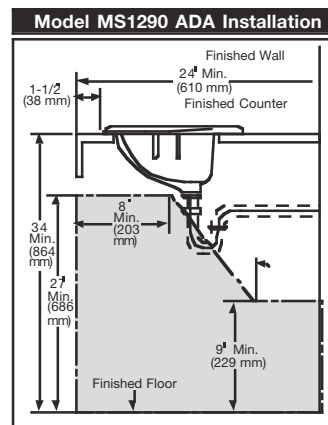

Model No.	Description	Approx. Wt.
MS1290	20-1/4" x 17-1/8" Oval, self-rimming lavatory with 4" faucet center. Complete with template and installation instructions. Less faucet, drain assembly and supply. ADA compliant. Specify color.	17 lbs. (8 kg)

MS1290 Easton I

Oval, Vitreous China, Self-Rimming Lavatory

Technical Information

Specifications

Material	Vitreous China
Size	20-1/4" x 17-1/8" (513 mm x 435 mm)
Basin	16-1/2" x 10-15/16" (419 mm x 279 mm)
Faucet Holes	4" Faucet Centers — 1-3/8" (All Holes)
Shipping Weight	20 lbs (9.1 kg)
Warranty	Limited Lifetime

NOTE: Rough in measurements may vary 1/4" (6.4 mm).

These dimensions are nominal and are subject to change without prior notice.

Fixture performance and specifications meet or exceed, ANSI/ASME A112.19.2 and CSA B45.3 standards, and other state and local codes.

NOTE: Install this product according to the installation guide.
Fixture dimensions are nominal and conform to tolerances in ASME Standard A112.19.2

See our complete line of acrylic and vitreous china bathroom fixtures and plastic tank trim and plumbing products.