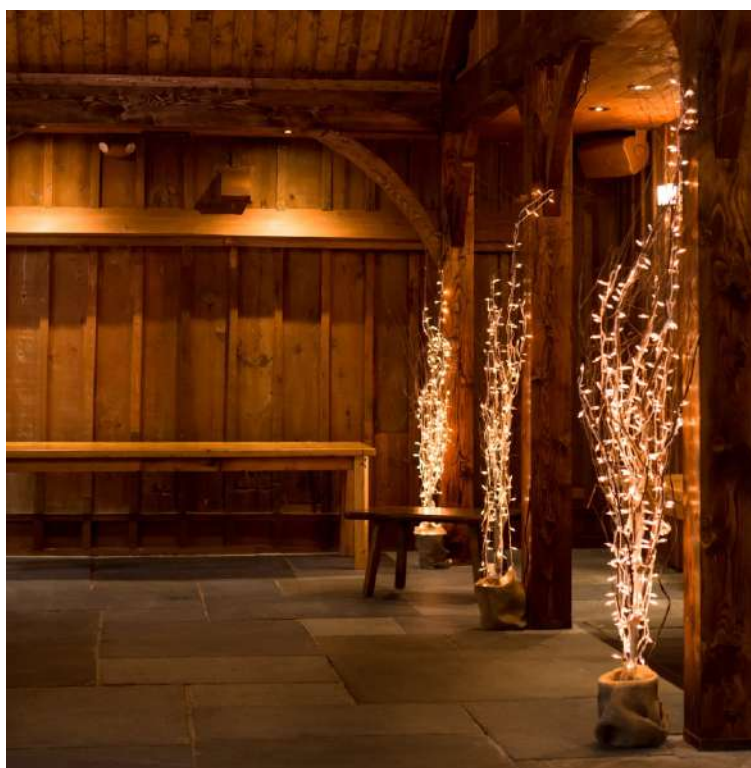

Clusters of Lanterns Suspended Overhead

Draped Ivory Fabric Suspended Overhead

Ladders with Greens and Mason Jars of Flowers

Pin Lights on Columns

Twilight Tree Pots on Columns

Pin Lights on Columns	\$599.00
Twilight Tree Pots on Columns	\$599.00
Clusters of Lanterns Suspended Overhead (additional colors available)	\$499.00
Ladders with Greens and Mason Jars of Flowers	\$799.00
Draped Ivory Fabric Suspended Overhead	\$999.00