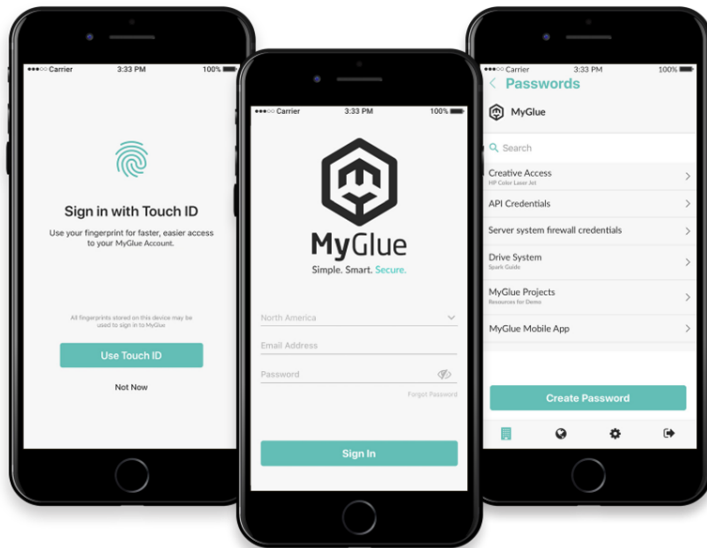

MyGlue Mobile App

Access your important passwords on the go with the power mobile app for iOS and Android

MyGlue Mobile App

A quick and streamlined way to access all your personal and team MyGlue password, the mobile app is specifically designed for convenience and ease of use.

Key Features

The MyGlue mobile app includes everything you need to be productive:

- View or copy passwords conveniently from your mobile device
- Easy and secure access to the app using Touch ID (iOS) or fingerprint (Android)
- Fully encrypted end-to-end communication between mobile and web
- Quickly audit when a password was last changed
- Create, update or delete existing passwords