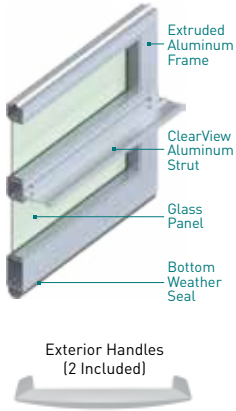

Amarr Horizon

Construction

ALUMINUM HO1000

An Amarr Horizon HO1000 multiview door offers unique styling to match any modern architecture.

- Extruded aluminum frame provides durability, low maintenance and corrosion resistance
- Tongue and groove section joints provide additional protection against the elements
- ClearView Aluminum Strut System does not restrict viewing area and adds strength and durability
- Equal glass heights in all sections of a door
- Glass expands up to 8'2" wide

Specifications

	AMARR HORIZON HO1000
FRAME CONSTRUCTION	2" thick aluminum
SECTION HEIGHTS	Varies by door height
DOOR WIDTHS	2' - 20' 2" (in 1" increments)
DOOR HEIGHTS	6' - 20' 1"
CLEARVIEW STRUT SYSTEM	Only required for doors ≥ 16'
WIND LOAD¹ AVAILABLE	NA
FINISH WARRANTY²	5 Years
WORKMANSHIP WARRANTY²	5 Years
HARDWARE WARRANTY²	5 Years

Door Configurations

For Single Pane Glazing		
Door Width	# Center Stiles	# Windows/Section
Up to 8' 2"	0	2
8' 3" - 16' 2"	1	4
16' 3" - 20' 2"	2	6

For Insulated Glazing		
Door Width	# Center Stiles	# Windows/Section
Up to 10' 2"	1	4
10' 3" - 16' 2"	2	6
16' 3" - 20' 2"	3	8

Glazing Options

	Single Pane											Insulated		
	Tempered				Lami-nated	Polycarbonate			Acrylic				Tempered	
	3/16" STD	3/16" Low-E	1/4"	1/4" Low-E	1/4"	Single 1/8"	Single 1/4"	Tri-Wall 5/8"	1/8"	1/4"	1/2"	1/2"	1/2" Low-E	
CLEAR														
OBSCURE	•													
GRAY	•												•	•
BRONZE	•												•	•
GREEN	•												•	•
FROST	•		•										•	•
SNOW														
WHITEOUT														
BLACK ICE														

Amarr as word and logo are trademarks owned by Amarr Company.

©Entrematic Group AB 2017. All rights reserved. Printed in USA Form #6371021/PDF

Colors

Actual color may vary from samples shown.

IN STOCK FINISHES

ANODIZE

PAINT

SPECIAL ORDER FINISHES

Longer lead time and price upcharge may apply.