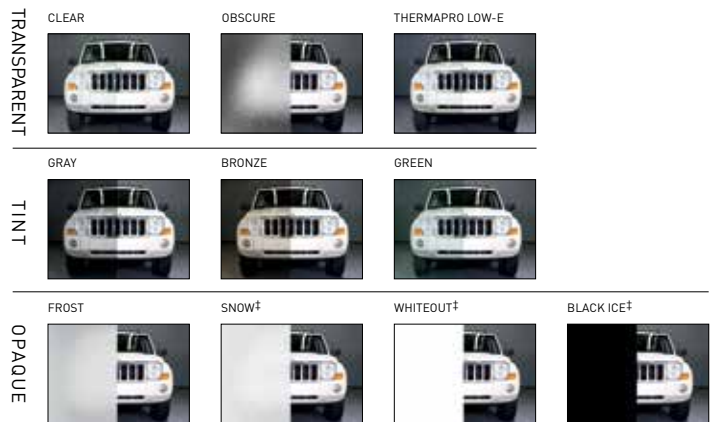

Glass

Glass is tempered and available as single pane or insulated.

[†]Laminated, not tempered. Insulated glass not available.

Amarr Company
165 Carriage Court
Winston-Salem, NC 27105
800.503.DOOR
www.amarr.com

FOR TECHNICAL QUESTIONS:
1.866.366.4814

YOUR LOCAL AMARR DEALER: