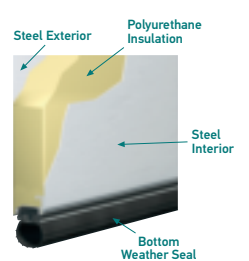

CL3000

Triple-Layer: Steel + Insulation + Steel