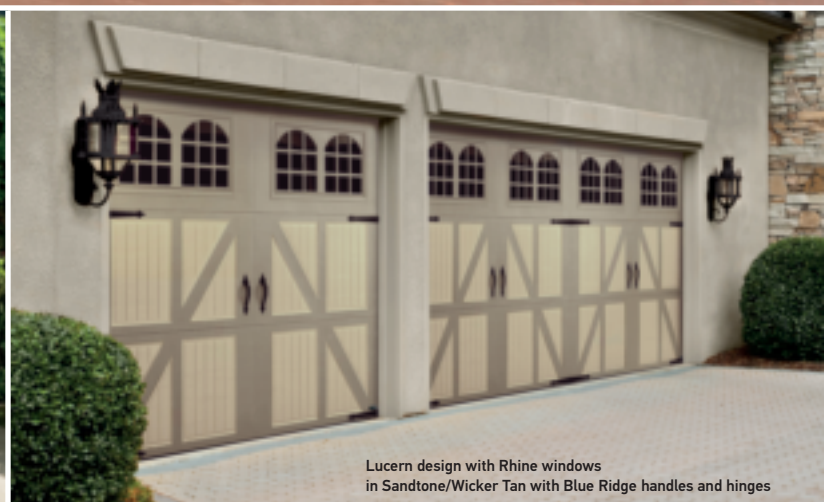

Northampton design with Madeira windows
in Walnut with Canterbury handles and hinges

Lucern design with Rhine windows
in Sandtone/Wicker Tan with Blue Ridge handles and hinges

Cover: Northampton design with Thames windows
in True White with Blue Ridge handles and hinges