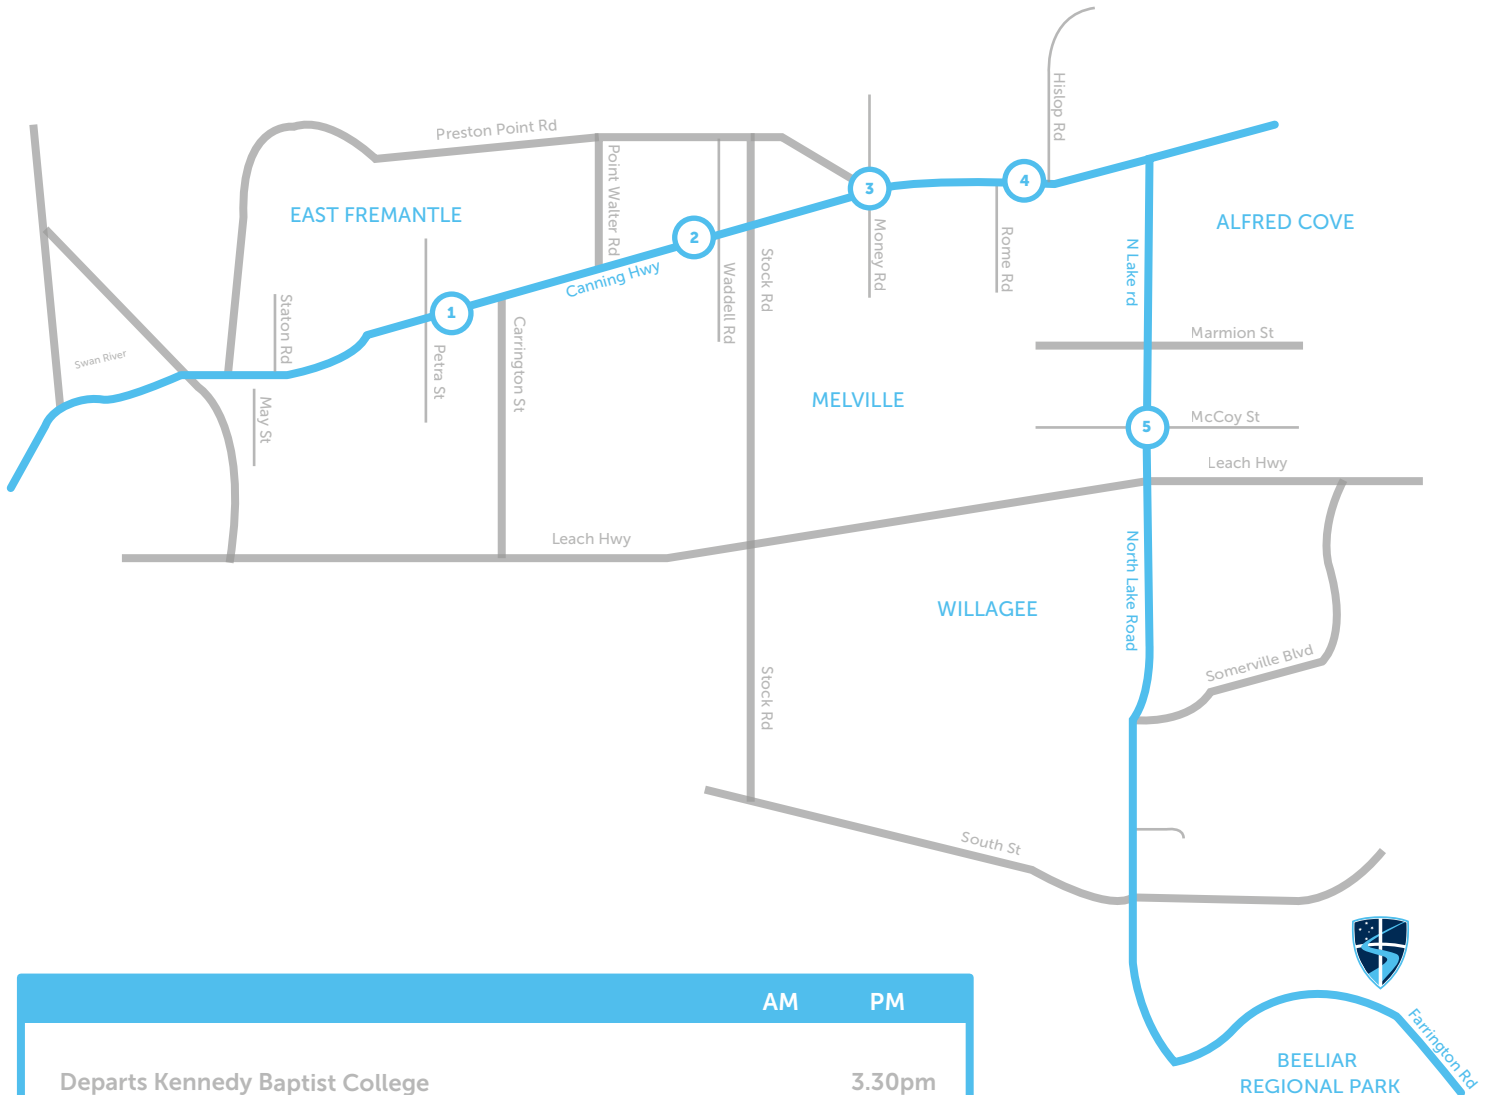

## Bus Route

	AM	PM
Departs Kennedy Baptist College		3.30pm
1. Petra Street - Stammers Carpark	7.20am	3.50pm
2. Canning Hwy - Melville Plaza, TransPerth Bus Stop	7.25am	4.10pm
3. Preston Point/Canning Hwy - TransPerth Bus Stop	7.30am	4.15pm
4. Hislop Street - Attadale Medical Group	7.30am	3.55pm
5. McCoy Street - Vinnies	7.45am	3.45pm
Arrives Kennedy Baptist College	8.00am	

**Bus Stops**  
The bus driver will only stop at the bus stop detailed on the route map.

**Times**  
The bus route times indicated are approximate times that the bus will be at a particular stop on the route.

## Bus Stops

1. Petra Street - *Stammers Carpark*

---

2. Canning Highway - *Melville Plaza, TransPerth Bus Stop*

---

3. Preston Point/Canning Hwy - *TransPerth Bus Stop*

---

4. Hislop Street - *Attadale Medical Group*

---

5. McCoy Street - *Vinnies*

---