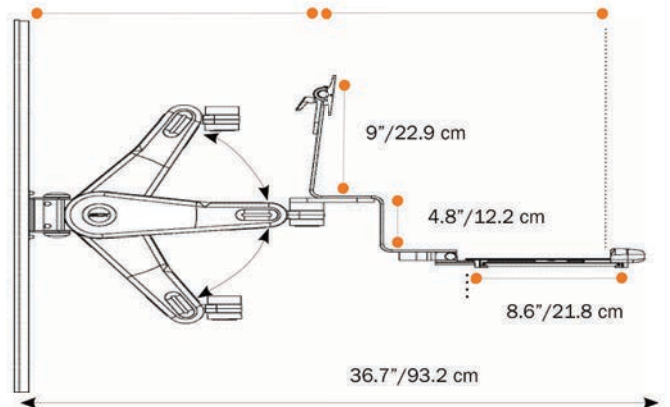

VHM™ Series Workstation

Mounting Channel

WC-0002-11

- Seismic 37"/94 cm wall channel
- Includes mounting hardware and instructions
- OSHPD approved

VHM Support Arm

WS-0004-16

- Variable Height Mount
- Provides lateral positioning, extension, gas spring-assisted height adjustment, and swivel adjustments for optimal viewing angle
- Features a parallel linkage for constant viewing angle throughout the vertical range of motion
- Vertical motion range +/- 60 degrees with 17"/43.2 cm total travel
- Lateral motion range (from perpendicular to the wall) +/- 90 degrees
- Maximum load: 30 lbs/13.6 kg

Flat Panel Display Handle with Padded Grips

FLP-0008-12

- Works with GCX flat panel mounts to allow easy position adjustments for the display without having to grab the display enclosure
- Adjustable width to accommodate flat panel displays with enclosures/cabinets from 11.5 - 18.5"/29.2 - 47 cm
- Vertical, lateral and tilt adjustments are facilitated by the padded grips located to the left and right sides
- Padded grip handles can be installed facing up or down
- Mounts between display and GCX mounting plate

Keyboard Tray

WM-0023-47

- 20.75"/52.8 cm wide tray for standard keyboard with left/right 8"/20.3 cm x 6.5"/16.5 cm slide-out mouse trays
- Padded wrist rest
- Includes mouse house, mouse pads

CPU Channel Mount

WM-0007-41

- Mounts 3 - 4.5"/7.6 - 11.4 cm Wide CPU
- 25 lbs/11.4 kg maximum load
- 14"/35.6 cm maximum height
- 14"/35.6 cm maximum depth

3875 Cypress Drive
Petaluma, California 94954-5635
United States
800-228-2555
707-773-1100 outside US
707-773-1180 fax