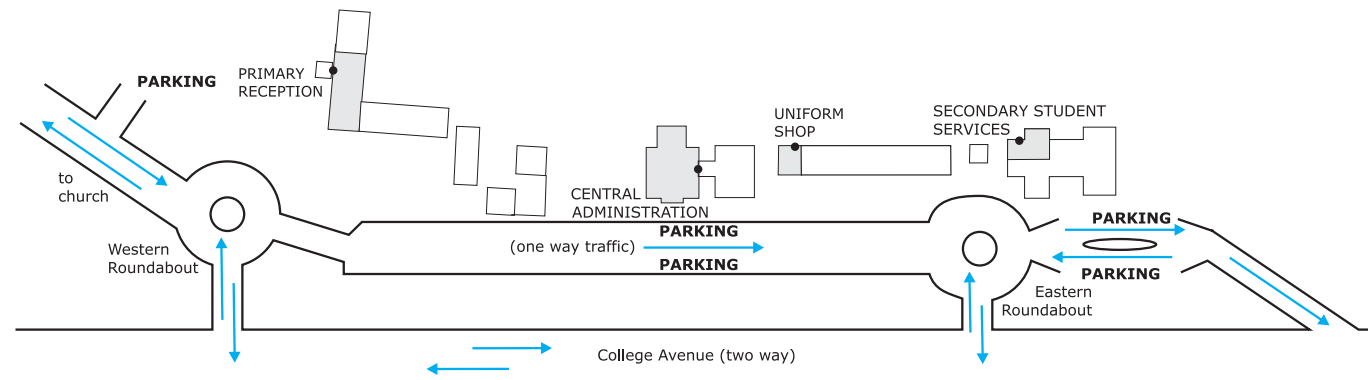

Contact Secondary Leadership staff

Heads of Ministry, Middle & Senior Schools
Heads of Learning Areas and Years (7-12)

Primary Reception

primary campus, enter from western roundabout

Primary student sign in/out

Secondary Student Services

*secondary campus, enter from eastern roundabout
under the bell-tower then turn right*

Secondary student sign in/out

including Secondary student sick bay

Student information & assistance